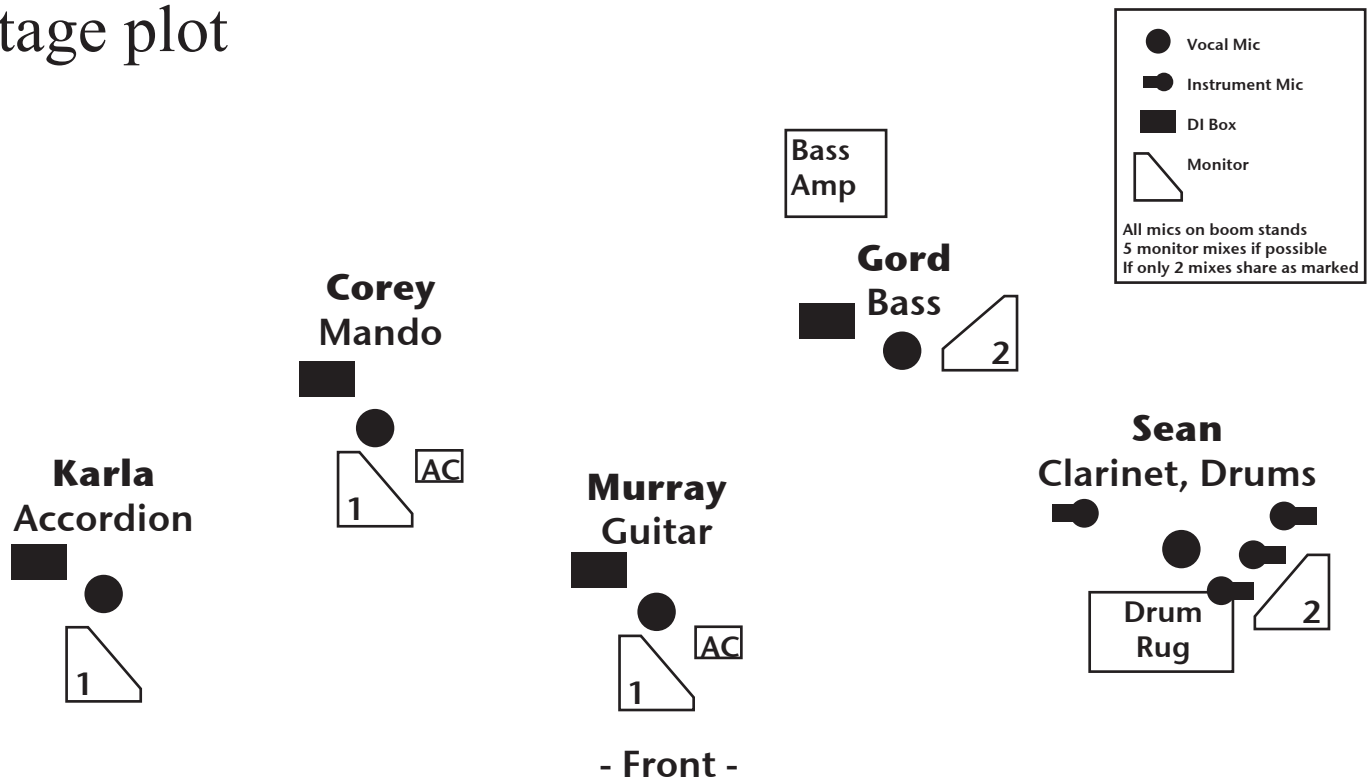

stage plot

equipment list

1	Karla	Vocal	mic	SM58 or better
2	Corey	Vocal	mic	SM58 or better
3	Murray	Vocal	mic	SM58 or better
4	Gord	Vocal	mic	SM58 or better
5	Sean	Vocal	mic	SM58 or better
6	Karla	Accordion	line	xlr w/ phantom for clip-on we provide
7	Corey	Mandolin	DI	J48 or similar active DI
8	Murray	Guitar	DI	J48 or similar active DI
9	Sean	Clarinet	mic	AKG C535 or similar condenser
10	Gord	Bass	DI	active DI -or- xlr for direct from amp
			bass amp	Gallien-Krueger 4x10 or similar
11	Sean	Snare	mic	SM57 or similar
12	Sean	Overhead	mic	SM81 or similar condenser
			drum set	three piece jazz drumset